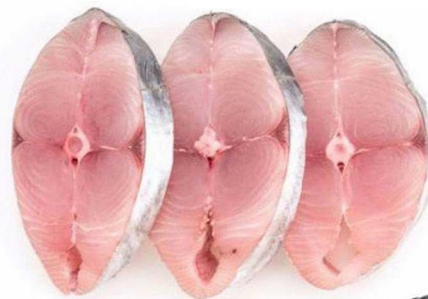

☒ SIZES: 0.5/1-1/1.5-1.5/2- 2/2.5-2.5+ KG

☒ PACKING: 0.5-1KG CARTON PACKING

PRODUCT VIDEO

TROUT FISH

SCIENTIFIC NAME:
ONCORHYNCHUS MYKISS

Packaged as fillets
and whole fish

“ PRODUCT FORM

HEAD ON SHELL ON

☒ SIZES: 0.5/1-1/1.5-1.5/2- 2/2.5-2.5+ KG

☒ PACKING: 0.5-1KG CARTON PACKING

PRODUCT VIDEO

King mackerel

SCOMBEROMORUS CAVALLA

Packaged as fillets and whole fish

“ PRODUCT FORM

HEAD ON SHELL ON

☒ SIZES: 0.5/1-1/1.5-1.5/2- 2/2.5-2.5+ KG

📦 PACKING: 1 to 7-7 to 15 KG

PRODUCT VIDEO

CAT FISH

SILURIFORMES

Packaged as fillets and whole fish

“ PRODUCT FORM

HEAD ON SHELL ON

☒ SIZES: 0.5/1-1/1.5-1.5/2- 2/2.5-2.5+ KG

☒ PACKING: 10 KG

PRODUCT VIDEO 

BELUGA FISH

SCIENTIFIC NAME:
HUSO HUSO

Tail off Headless
Gutted

“ PRODUCT FORM

HEADLESS TAIL OFF