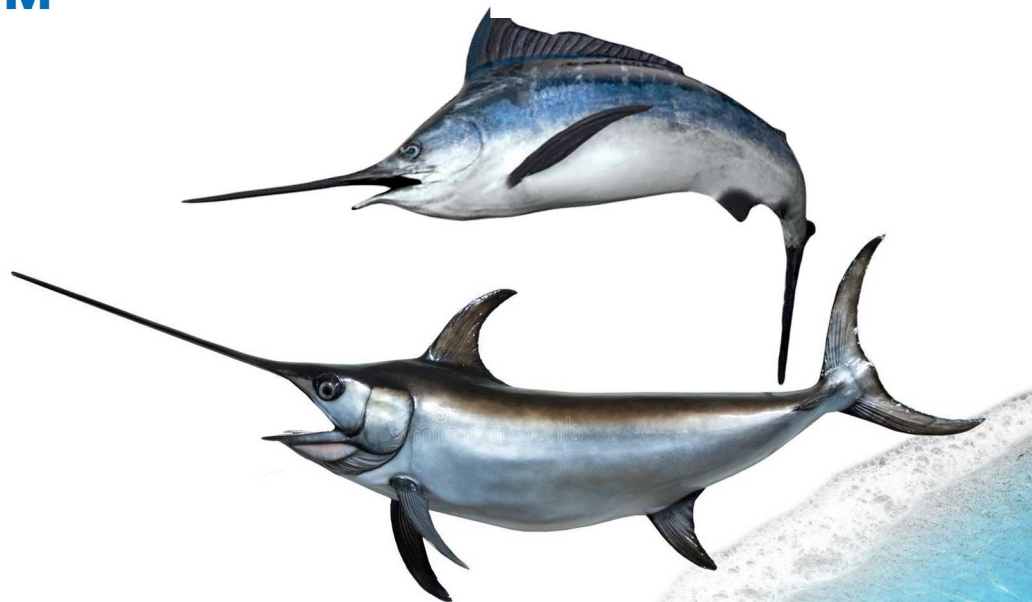

☒ SIZES: 0.5/1-1/1.5-1.5/2- 2/2.5-2.5+ KG

☒ PACKING: 10 KG

PRODUCT VIDEO 

BELUGA FISH

SCIENTIFIC NAME:
HUSO HUSO

Tail off Headless
Gutted

“ PRODUCT FORM

HEADLESS TAIL OFF

☒ SIZES: 5 kg - 20 kg

☒ PACKING: Cellophane Screwfix

PRODUCT VIDEO

SWORD FISH

SCIENTIFIC NAME:
XIPHIAS GLADIUS

Tail off Headless
Gutted

“ PRODUCT FORM

HEAD ON SHELL ON

📏 SIZES: 1 KG - 30 KG

📦 PACKING: Cellophane Screwfix

PRODUCT VIDEO

Pink perch fish

SCIENTIFIC NAME:
NEMIPTERUS JAPONICUS

Tail On Head On
Gutted

“ PRODUCT FORM

HEAD ON SHELL ON