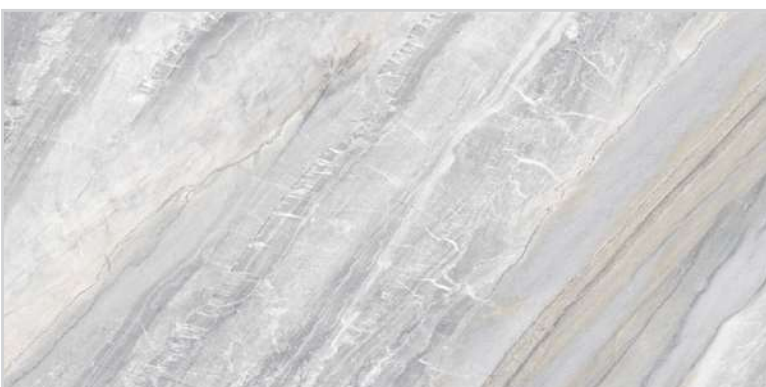

POLISHED

4 FACE

2 COLOR

SELTUS-DARK GRAY-POLISHED
60x120x9.5 cm 24"x47"x0.37"

CODE: 3A62SLE3GY3DPN

SELTUS-LIGHT GRAY-POLISHED
60x120x9.5 cm 24"x47"x0.37"

CODE: 3A62SLE1GY3DPN

Porcelain