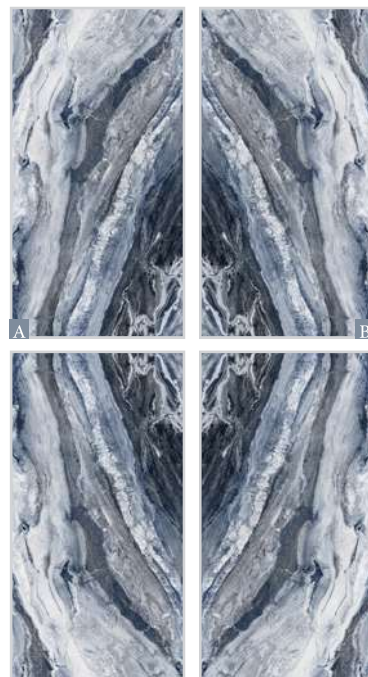

Polished

DRASENA

COLLECTION

60 x 120 CM

COLOR: DARK GRAY
POLISHED / BOOKMACH
3 FACE
1 COLOR

DRASENA-DARK GRAY-POLISHED
60x120x9.5 cm 24"x47"x0.37"

CODE: 3A62DSN3BL3DPN

BOOK MATCH-DRASENA
DARK GRAY-POLISHED
60x120x9.5 cm 24"x47"x0.37"