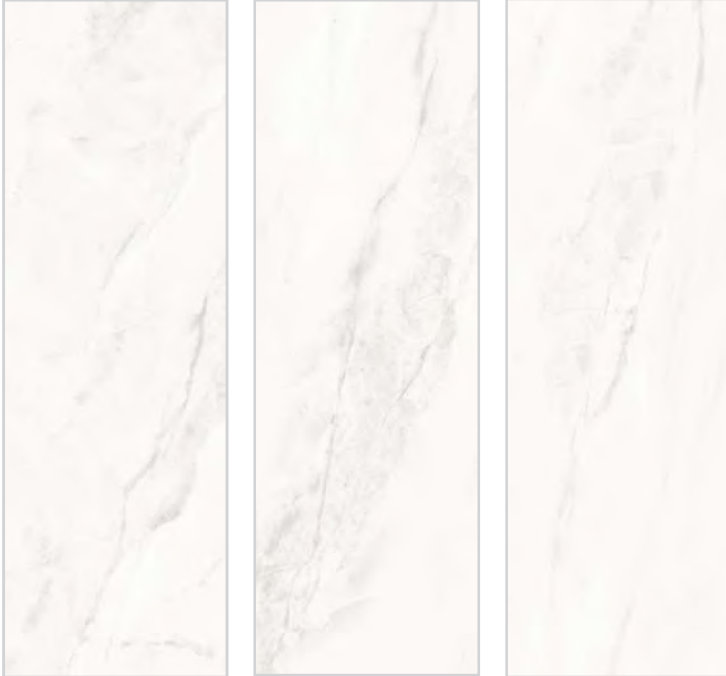

EXCEL

COLLECTION

30 × 90 CM

COLOR: LIGHT GRAY

GLOSSY

6 FACE

1 COLOR

EXCEL-LIGHT GRAY- GLOSSY

30x90x1.1 cm 12"x36"x0.45"