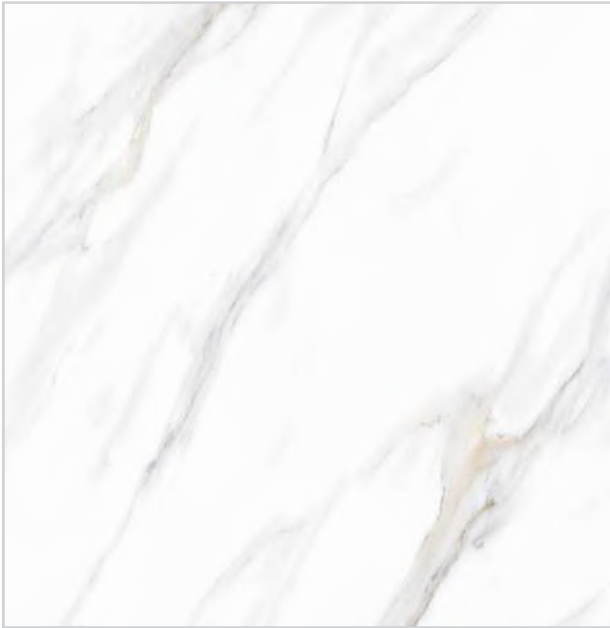

BARDIO

COLLECTION

100 x 100 CM

COLOR: WHITE

POLISHED

3 FACE

1 COLOR

BARDIO-WHITE- POLISHED
100x100x1.1 cm - 40"x40"x0.46"

CODE: 3A11BRJ1WT3DPN