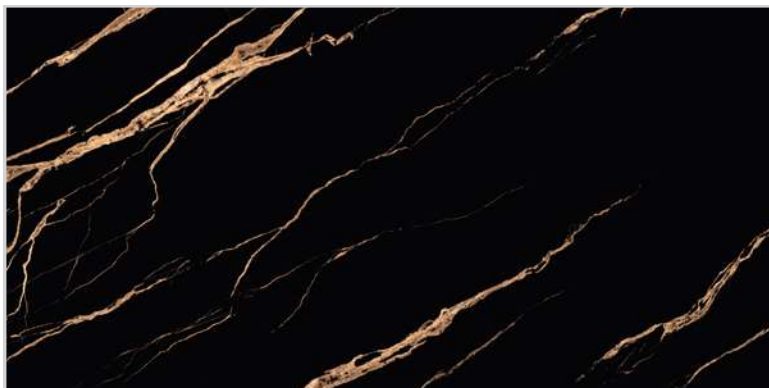

ARIO

COLLECTION

60 x 120 CM

COLOR: BLACK

POLISHED

3 FACE

1 COLOR

ARIO-BLACK- POLISHED

60x120x9.5 cm 24"x47"x0.37"

CODE: 3A62AIE3BK3DPN