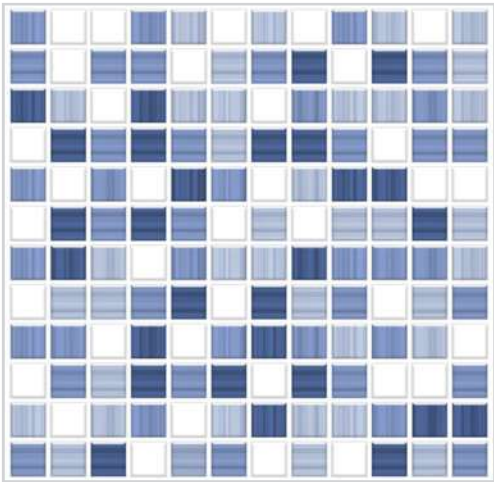

Glossy

POOL PRODUCTS COLLECTION

30 x 30 CM

GLOSSY/ structure

GRAPH

COLLECTION

30 x 30 CM

COLOR: LIGHT GRAY