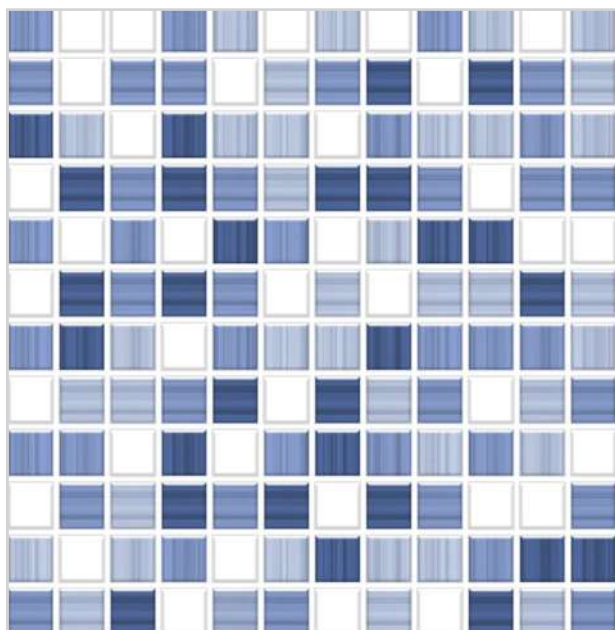

2 FACE

2 COLOR

ROBIKA

COLLECTION

30 x 30 CM

COLOR: BLUE/GRAY
GLOSSY
2 FACE
2 COLOR

CODE:2A34RBK2BL2DRG

ROBIKA-BLUE-GLOSSY
30x30x0.8 cm 12-"x12"x0.31"