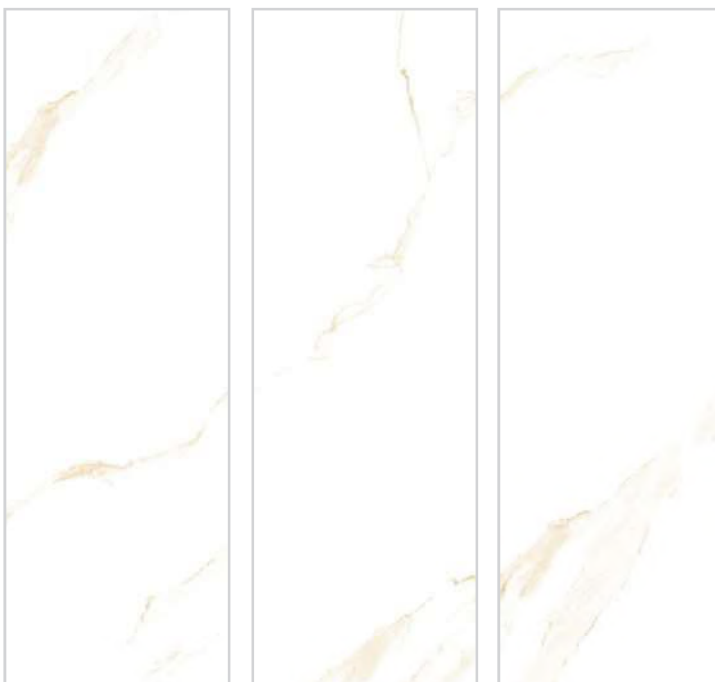

TOTAL

COLLECTION

30 × 90 CM

COLOR: WHITE
GLOSSY
4 FACE
2COLOR

TOTAL - WHITE GLOSSY
30x90x1.1 cm 12"x36"x0.45"

CODE: 1A39TOL1WT1DRG

TOTAL- WHITE -GLOSSY
STRUCTURE- DECOR
30x90x1.1 cm 12"x36"x0.45"

CODE: 1A39TOR1WT1DRG