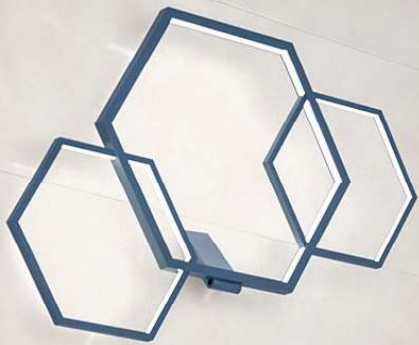

- Wall Tile
- Reclining
- Shower Head
- Indoor
- Matt Tile
- Double Plug