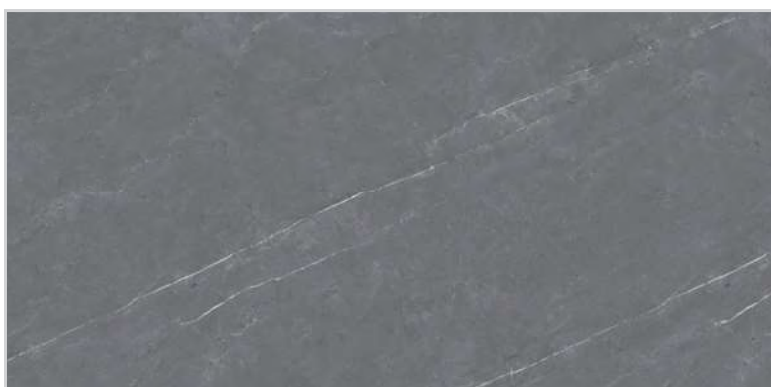

NOLAN

COLLECTION

60 x 120 CM

COLOR: DARK GRAY

MATT

4 FACE

1 COLOR

NOLAN-DARK GRAY-MATT
60x120x9.5 cm 24"x47"x0.37"

CODE: 2A62NLN3GY3DRM

Porcelain

Wall & Floor
Tile

Rectifield

Digital Inkjet
Print

Indoor
Outdoor

Matt Tile