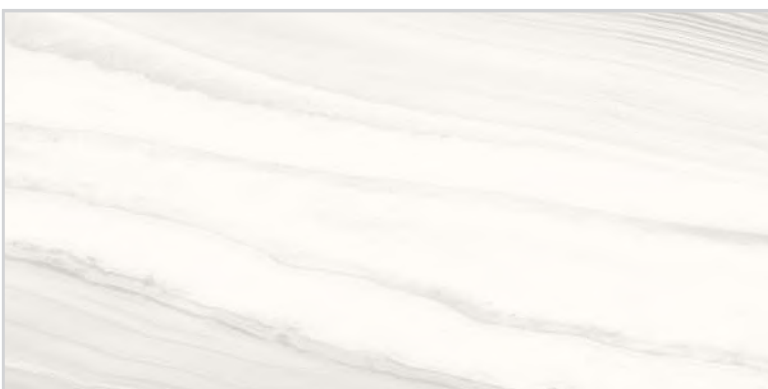

VINDA

COLLECTION

60 x 120 CM

COLOR: CREAM

POLISHED

4 FACE

1 COLOR

VINDA-CREAM-POLISHED
60x120x9.5 cm 24"x47"x0.37"

CODE:3A62GRO3GY3DPN