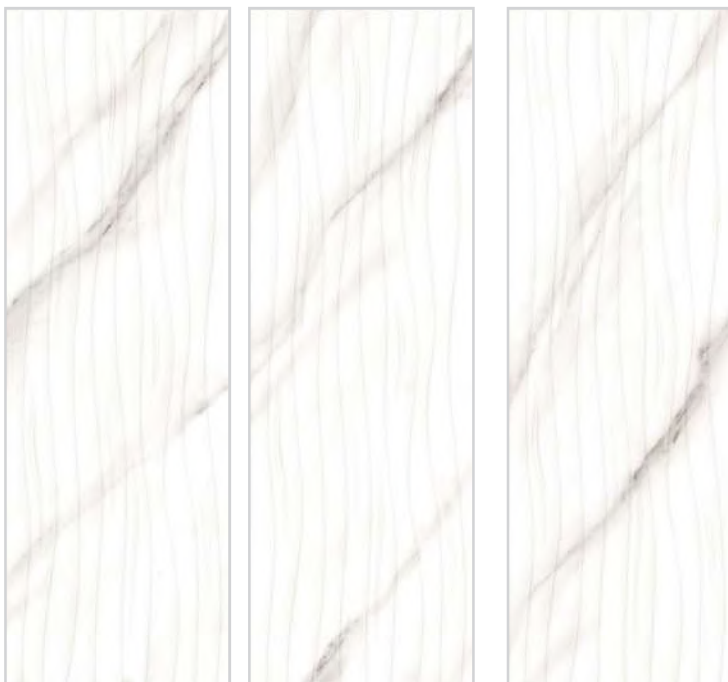

JASON - WHITE -GLOSSY
30x90x1.1 cm 12"x36"x0.45"

CODE: 1A39JSN1WT1DRG

JASON- WHITE -GLOSSY
STRUCTURE DECOR
30x90x1.1 cm 12"x36"x0.45"

CODE: 1A39JSR1WT1DRG

JASON-WHITE-GLOSSY
30x90x1.1 cm 12"x36"x0.45"

Wall Tile