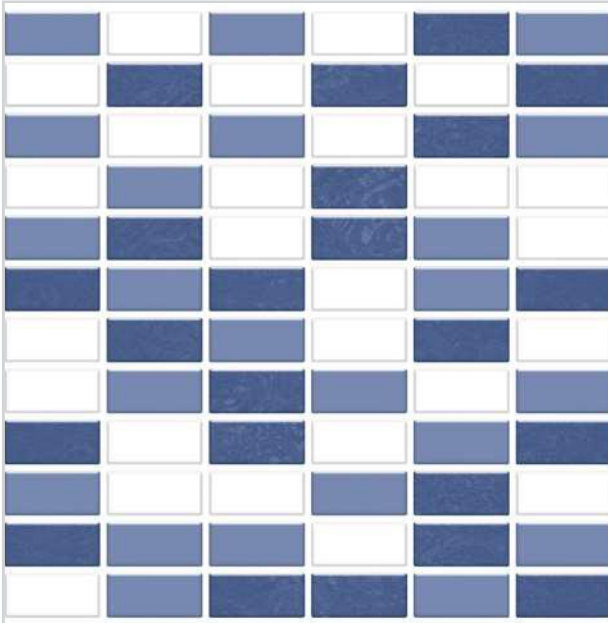

Glossy

FIDELMA

COLLECTION

30 × 30 CM

COLOR: BLUE
GLOSSY
2 FACE
2 COLOR

FIDELMA-DARK BLUE- GLOSSY
30x30x0.8 cm 12-"x12"x0.31"

CODE: 2A34FDA3BL2DRG

FIDELMA-LIGHT BLUE- GLOSSY
30x30x0.8 cm 12-"x12"x0.31"