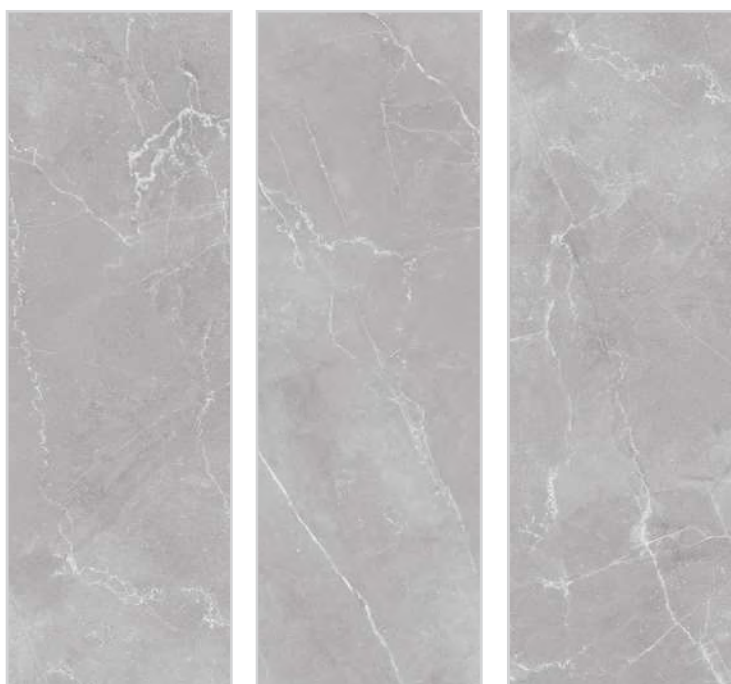

CODE: 1A38FCU3GY1DRG

FICUS -LIGHT GRAY- GLOSSY
30x90x1.1 cm 12"x36"x0.45"