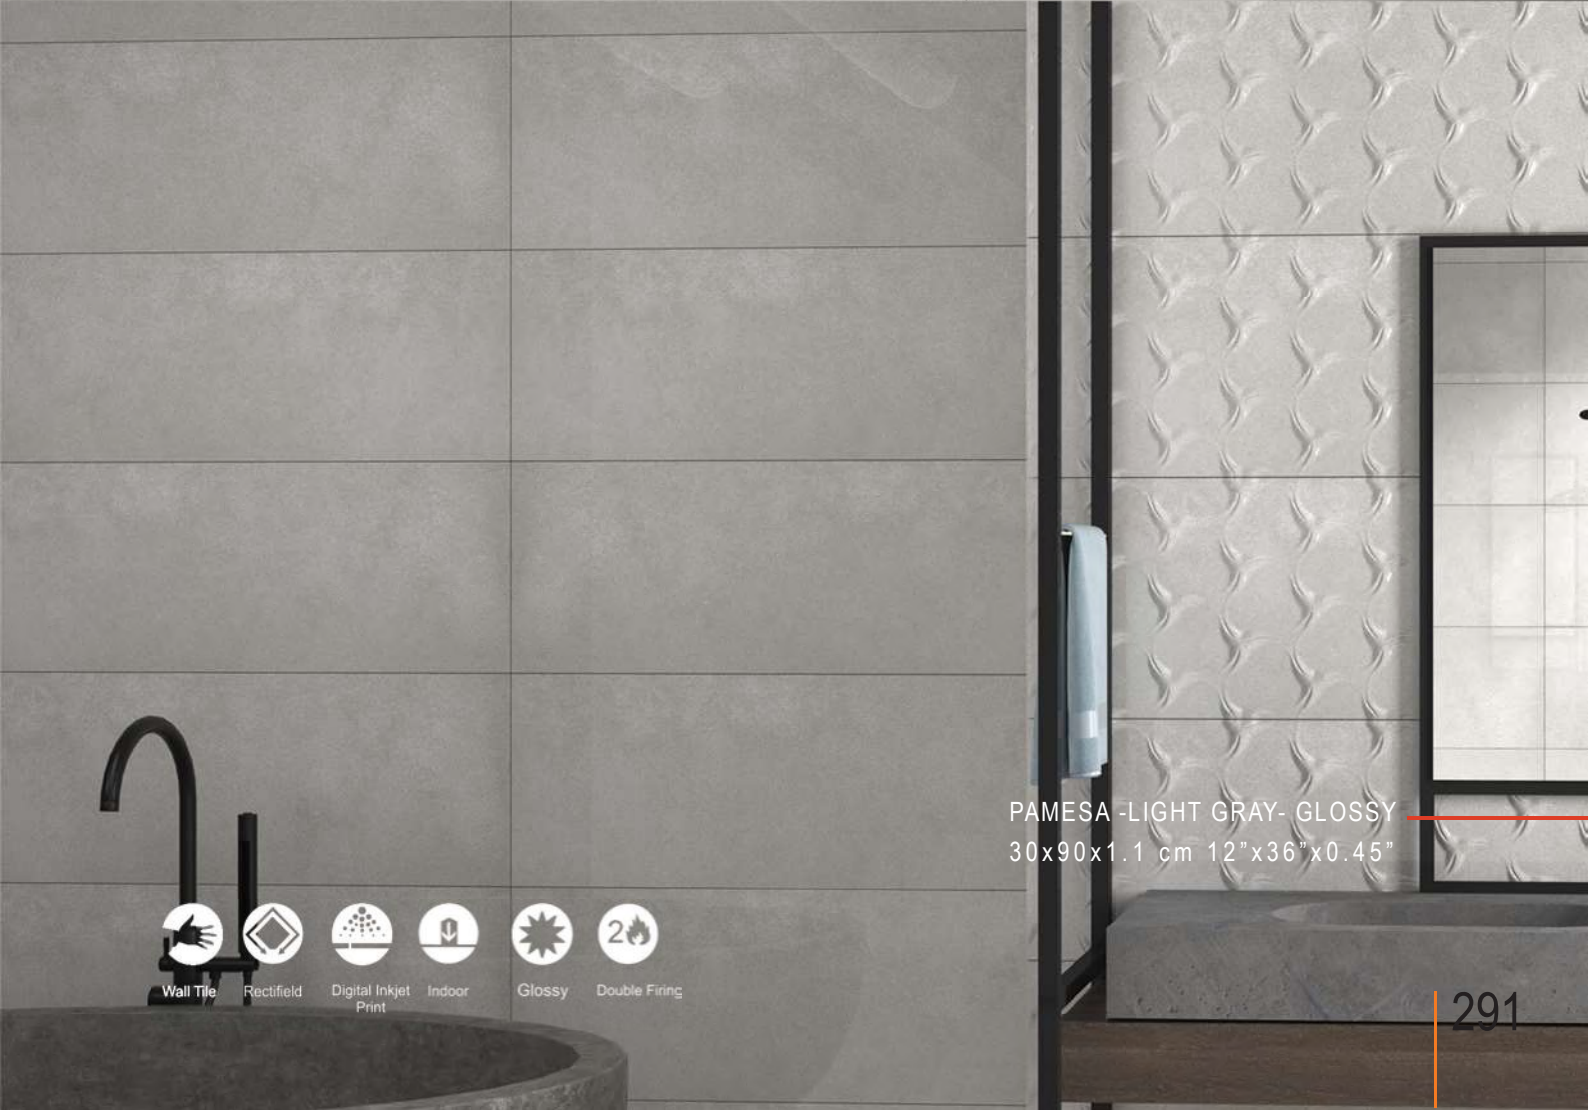

30x90x1.1 cm 12"x36"x0.45"

CODE: 1A39PME3GY1DRG

PAMESA- LIGHT GRAY -GLOSSY

STRUCTURE- DECOR

30x90x1.1 cm 12"x36"x0.45"

CODE: 1A39PMM2GY1DRG

PAMESA -LIGHT GRAY- GLOSSY
30x90x1.1 cm 12"x36"x0.45"

Wall Tile