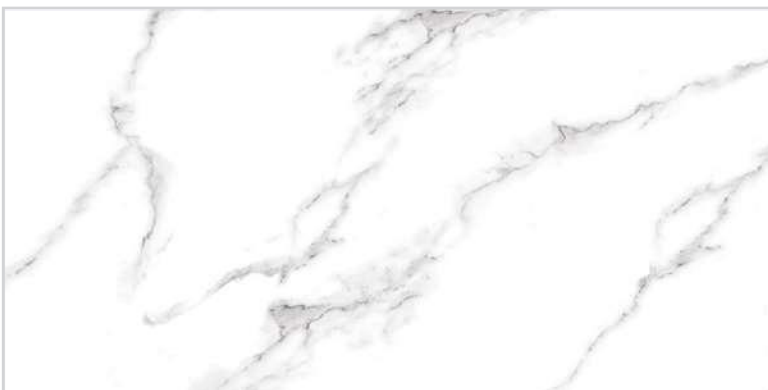

COLLECTION

60 x 120 CM

COLOR: WHITE

POLISHED

4 FACE

1 COLOR

BOOK MATCH-A

FEDRICO-WHITE-POLISHED