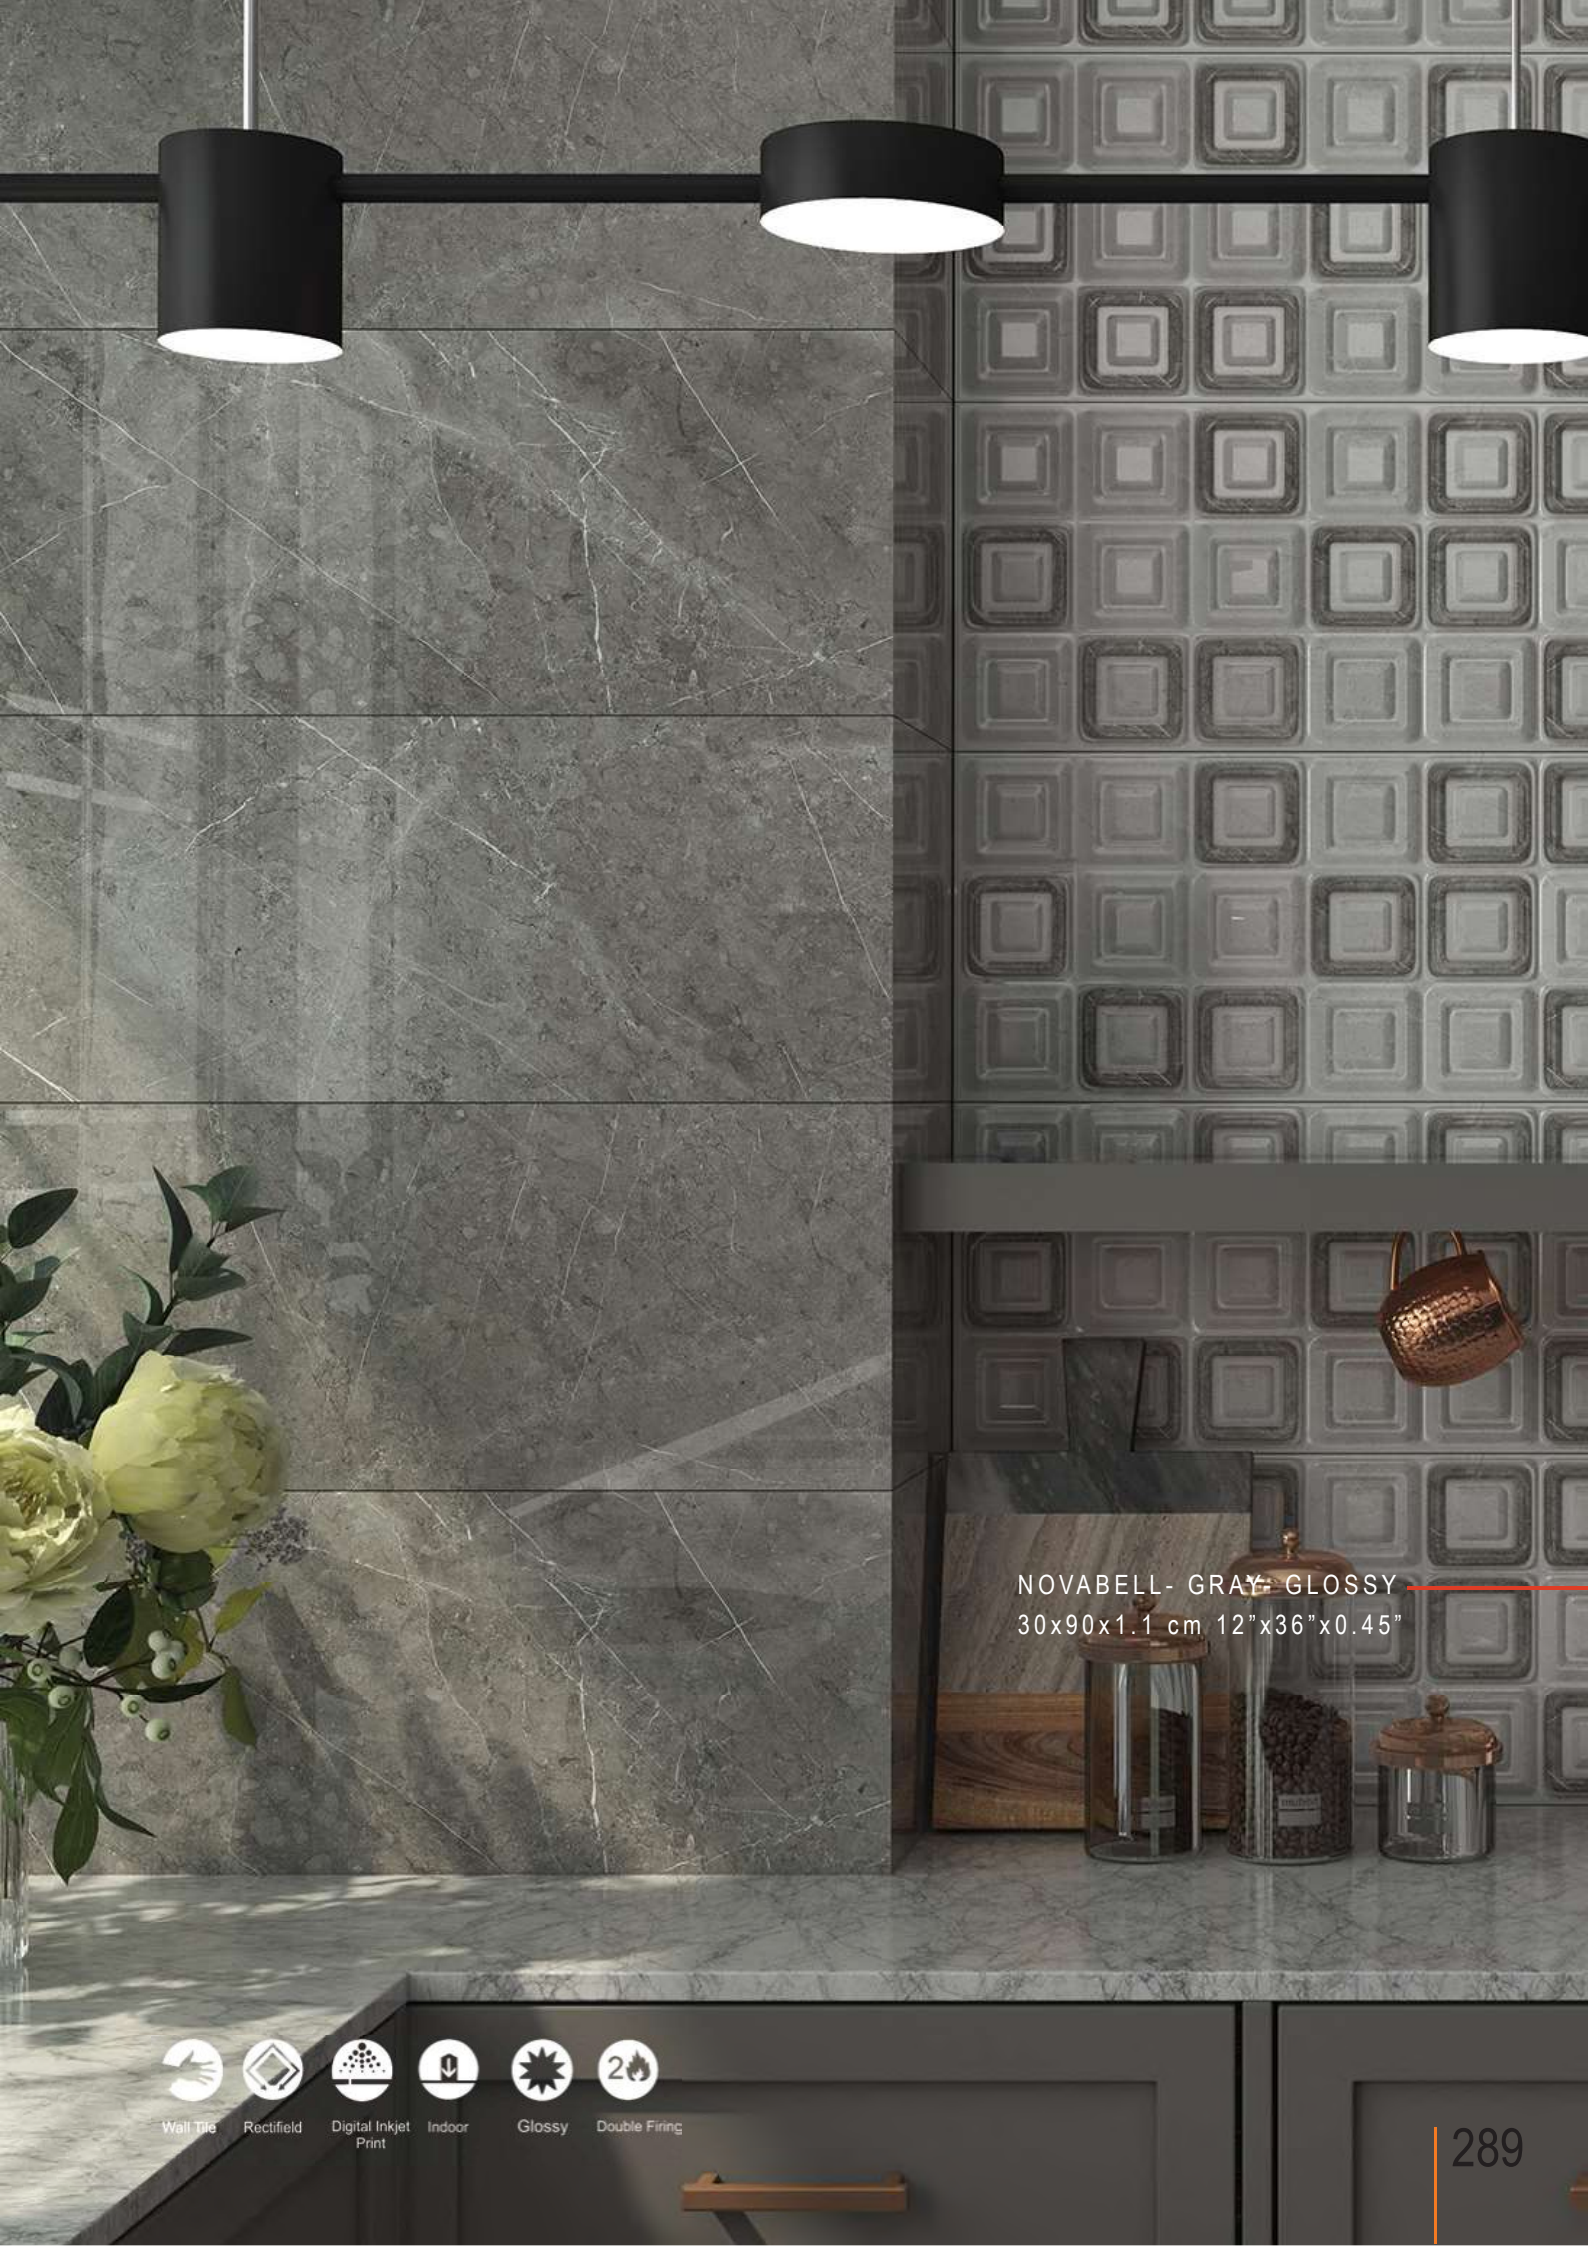

CODE:1A38NVB2CR1DRG

NOVABELL -GLOSSY

STRUCTURE -DECOR

30x90x1.1 cm 12"x36"x0.45"

CODE:1A38NBA2GY1DRG

CODE:1A38NBA2CR1DRG

NOVABELL- GRAY- GLOSSY
30x90x1.1 cm 12"x36"x0.45"

Wall Tile