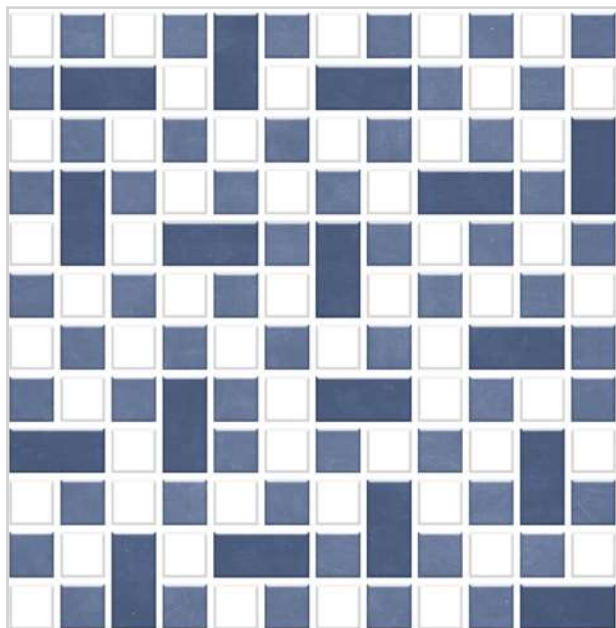

KAMONIYA

COLLECTION

30 x 30 CM

COLOR: BLUE

GLOSSY

2 FACE

2 COLOR

KAMONIYA-BLUE- GLOSSY

30x30x0.8 cm 12"-x12"x0.31"

CODE: 2A34KRC3BL2DRG

Porcelain

Floor
Tile

Rectifield

Digital Inkjet
Print

Indoor
Outdoor

Glossy