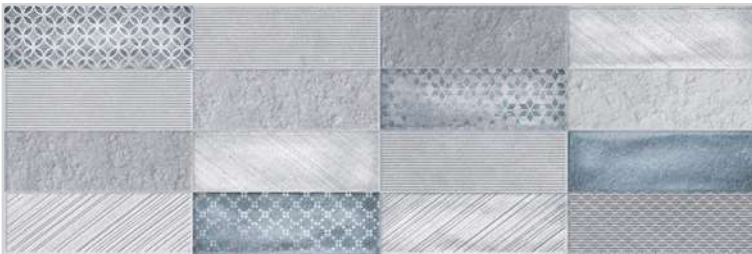

CODE: 1A38BRK1GY1DRM

BRIKA- LIGHT GRAY- MATT- STRUCTURE DECOR
30x90x1.1 cm 12"x36"x0.45"

CODE: 1A38BRV2GY1DRM