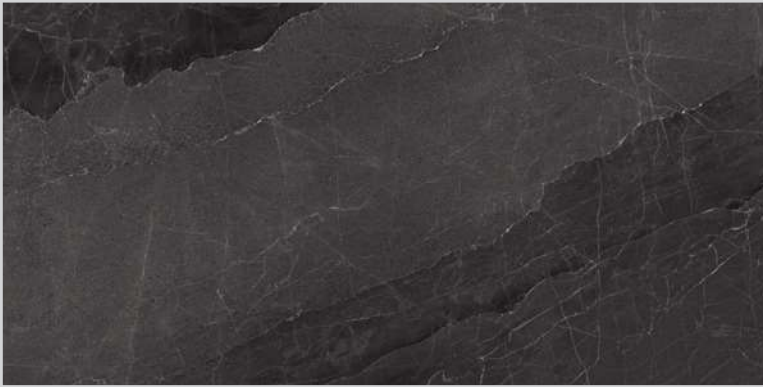

COLOR: BLACK/DARK GRAY

POLISHED / MATT/ SUGAR EFFECT

4 FACE

2 COLOR

BISUL-BLACK-POLISHED
60x120x9.5 cm 24"x47"x0.37"

CODE: 3A62BSL3BK3DPN

BISUL-DARK GRAY-POLISHED
60x120x9.5 cm 24"x47"x0.37"

CODE: 3A62BSL3GY3DPN