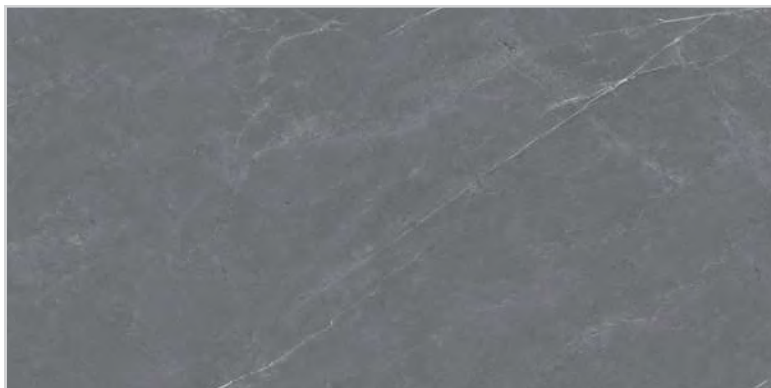

NOLAN

COLLECTION

60 x 120 CM

COLOR: DARK GRAY

MATT

4 FACE

1 COLOR

NOLAN-DARK GRAY-MATT
60x120x9.5 cm 24"x47"x0.37"

CODE: 2A62NLN3GY3DRM

Porcelain

Wall & Floor
Tile

Rectifield

Digital Inkjet
Print

Indoor
Outdoor

Matt Tile