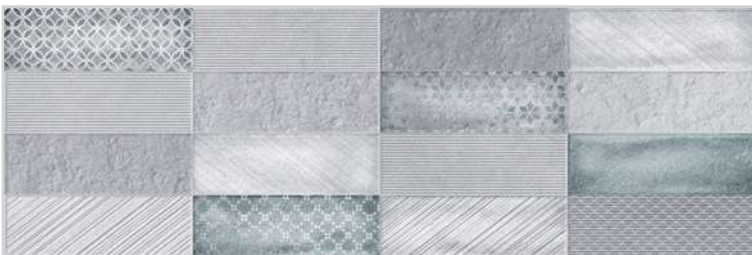

BRIKA-LIGHT GRAY-MATT
30x90x1.1 cm 12"x36"x0.45"

CODE: 1A38BRK1GY1DRM

BRIKA- LIGHT GRAY- MATT- STRUCTURE DECOR
30x90x1.1 cm 12"x36"x0.45"

CODE: 1A38BRV2GY1DRM

CODE: 1A38BRW2GY1DRM

BRIKA-LIGHT GRAY-MATT
30x90x1.1 cm 12"x36"x0.45"