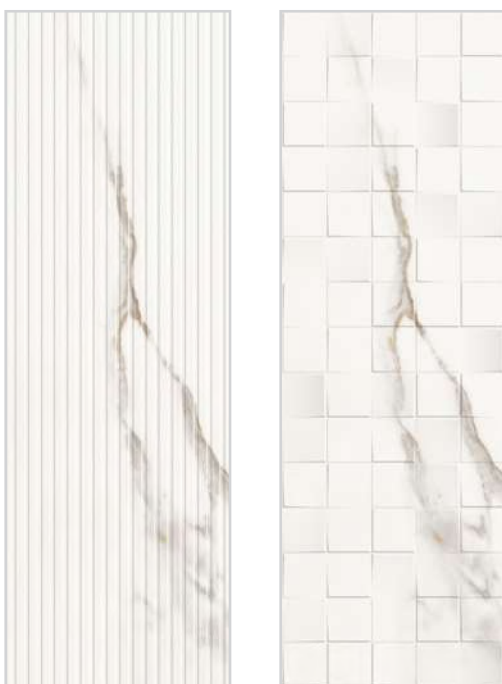

CODE:1A38DIG1WT1DRG

NADILU -WHITE- GLOSSY
STRUCTURE- DECOR
30x90x1.1 cm 12"x36"x0.45"