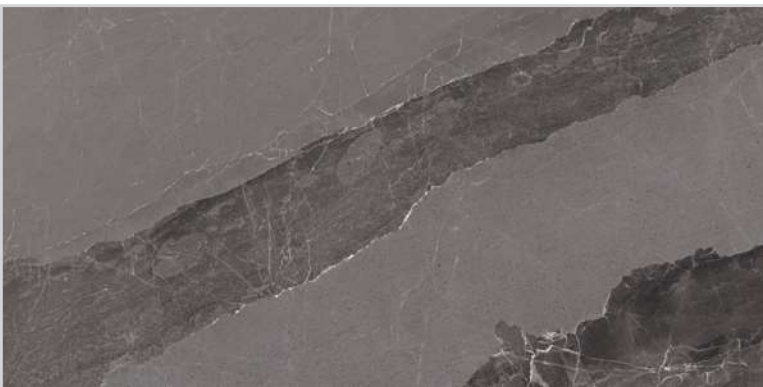

COLOR: BLACK/DARK GRAY

POLISHED / MATT/ SUGAR EFFECT

4 FACE

2 COLOR

BISUL-BLACK-POLISHED
60x120x9.5 cm 24"x47"x0.37"

CODE: 3A62BSL3BK3DPN

BISUL-DARK GRAY-POLISHED
60x120x9.5 cm 24"x47"x0.37"

CODE: 3A62BSL3GY3DPN