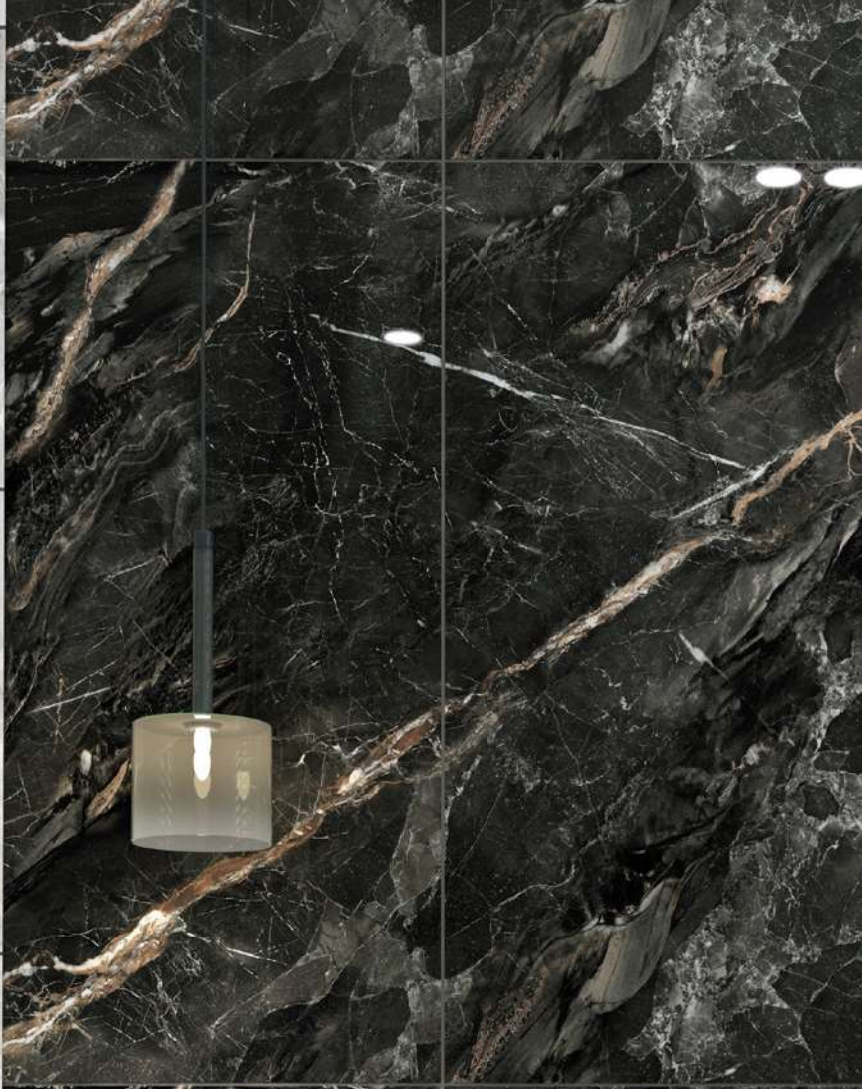

PATRIS-BLACK-POLISHED
60x120x9.5 cm 24"x47"x0.37"

Porcelain

Wall & Floor
Tile

Rectified

Digital Inkjet
Print

Indoor

Polished