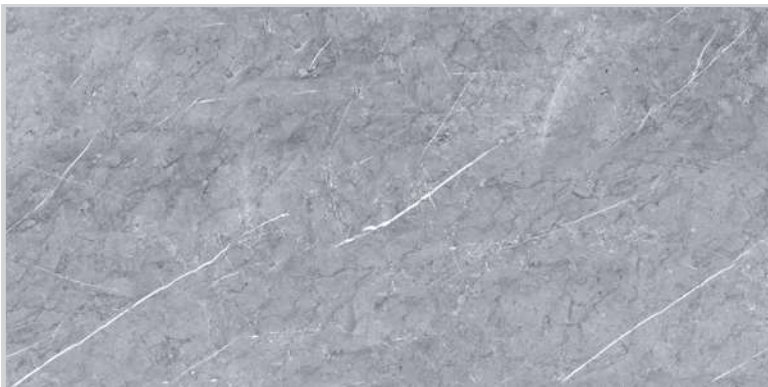

DRAMA

COLLECTION

60 x 120 CM

COLOR: GRAY

POLISHED

3 FACE

1 COLOR

DRAMA-GRAY-POLISHED
60x120x9.5 cm 24"x47"x0.37"

CODE: 3A61DRB2GY3DPN

Porcelain

Wall & Floor
Tile

Rectifield

Digital Inkjet
Print

Indoor

Polished