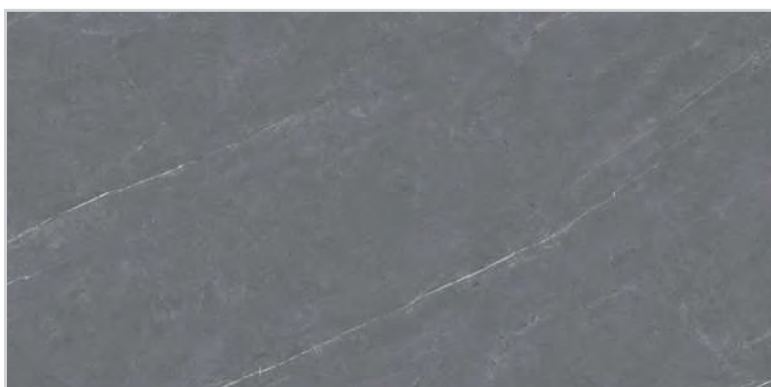

NOLAN

COLLECTION

60 x 120 CM

COLOR: DARK GRAY

MATT

4 FACE

1 COLOR

NOLAN-DARK GRAY-MATT
60x120x9.5 cm 24"x47"x0.37"

CODE: 2A62NLN3GY3DRM

Porcelain

Wall & Floor
Tile

Rectifield

Digital Inkjet
Print

Indoor
Outdoor

Matt Tile